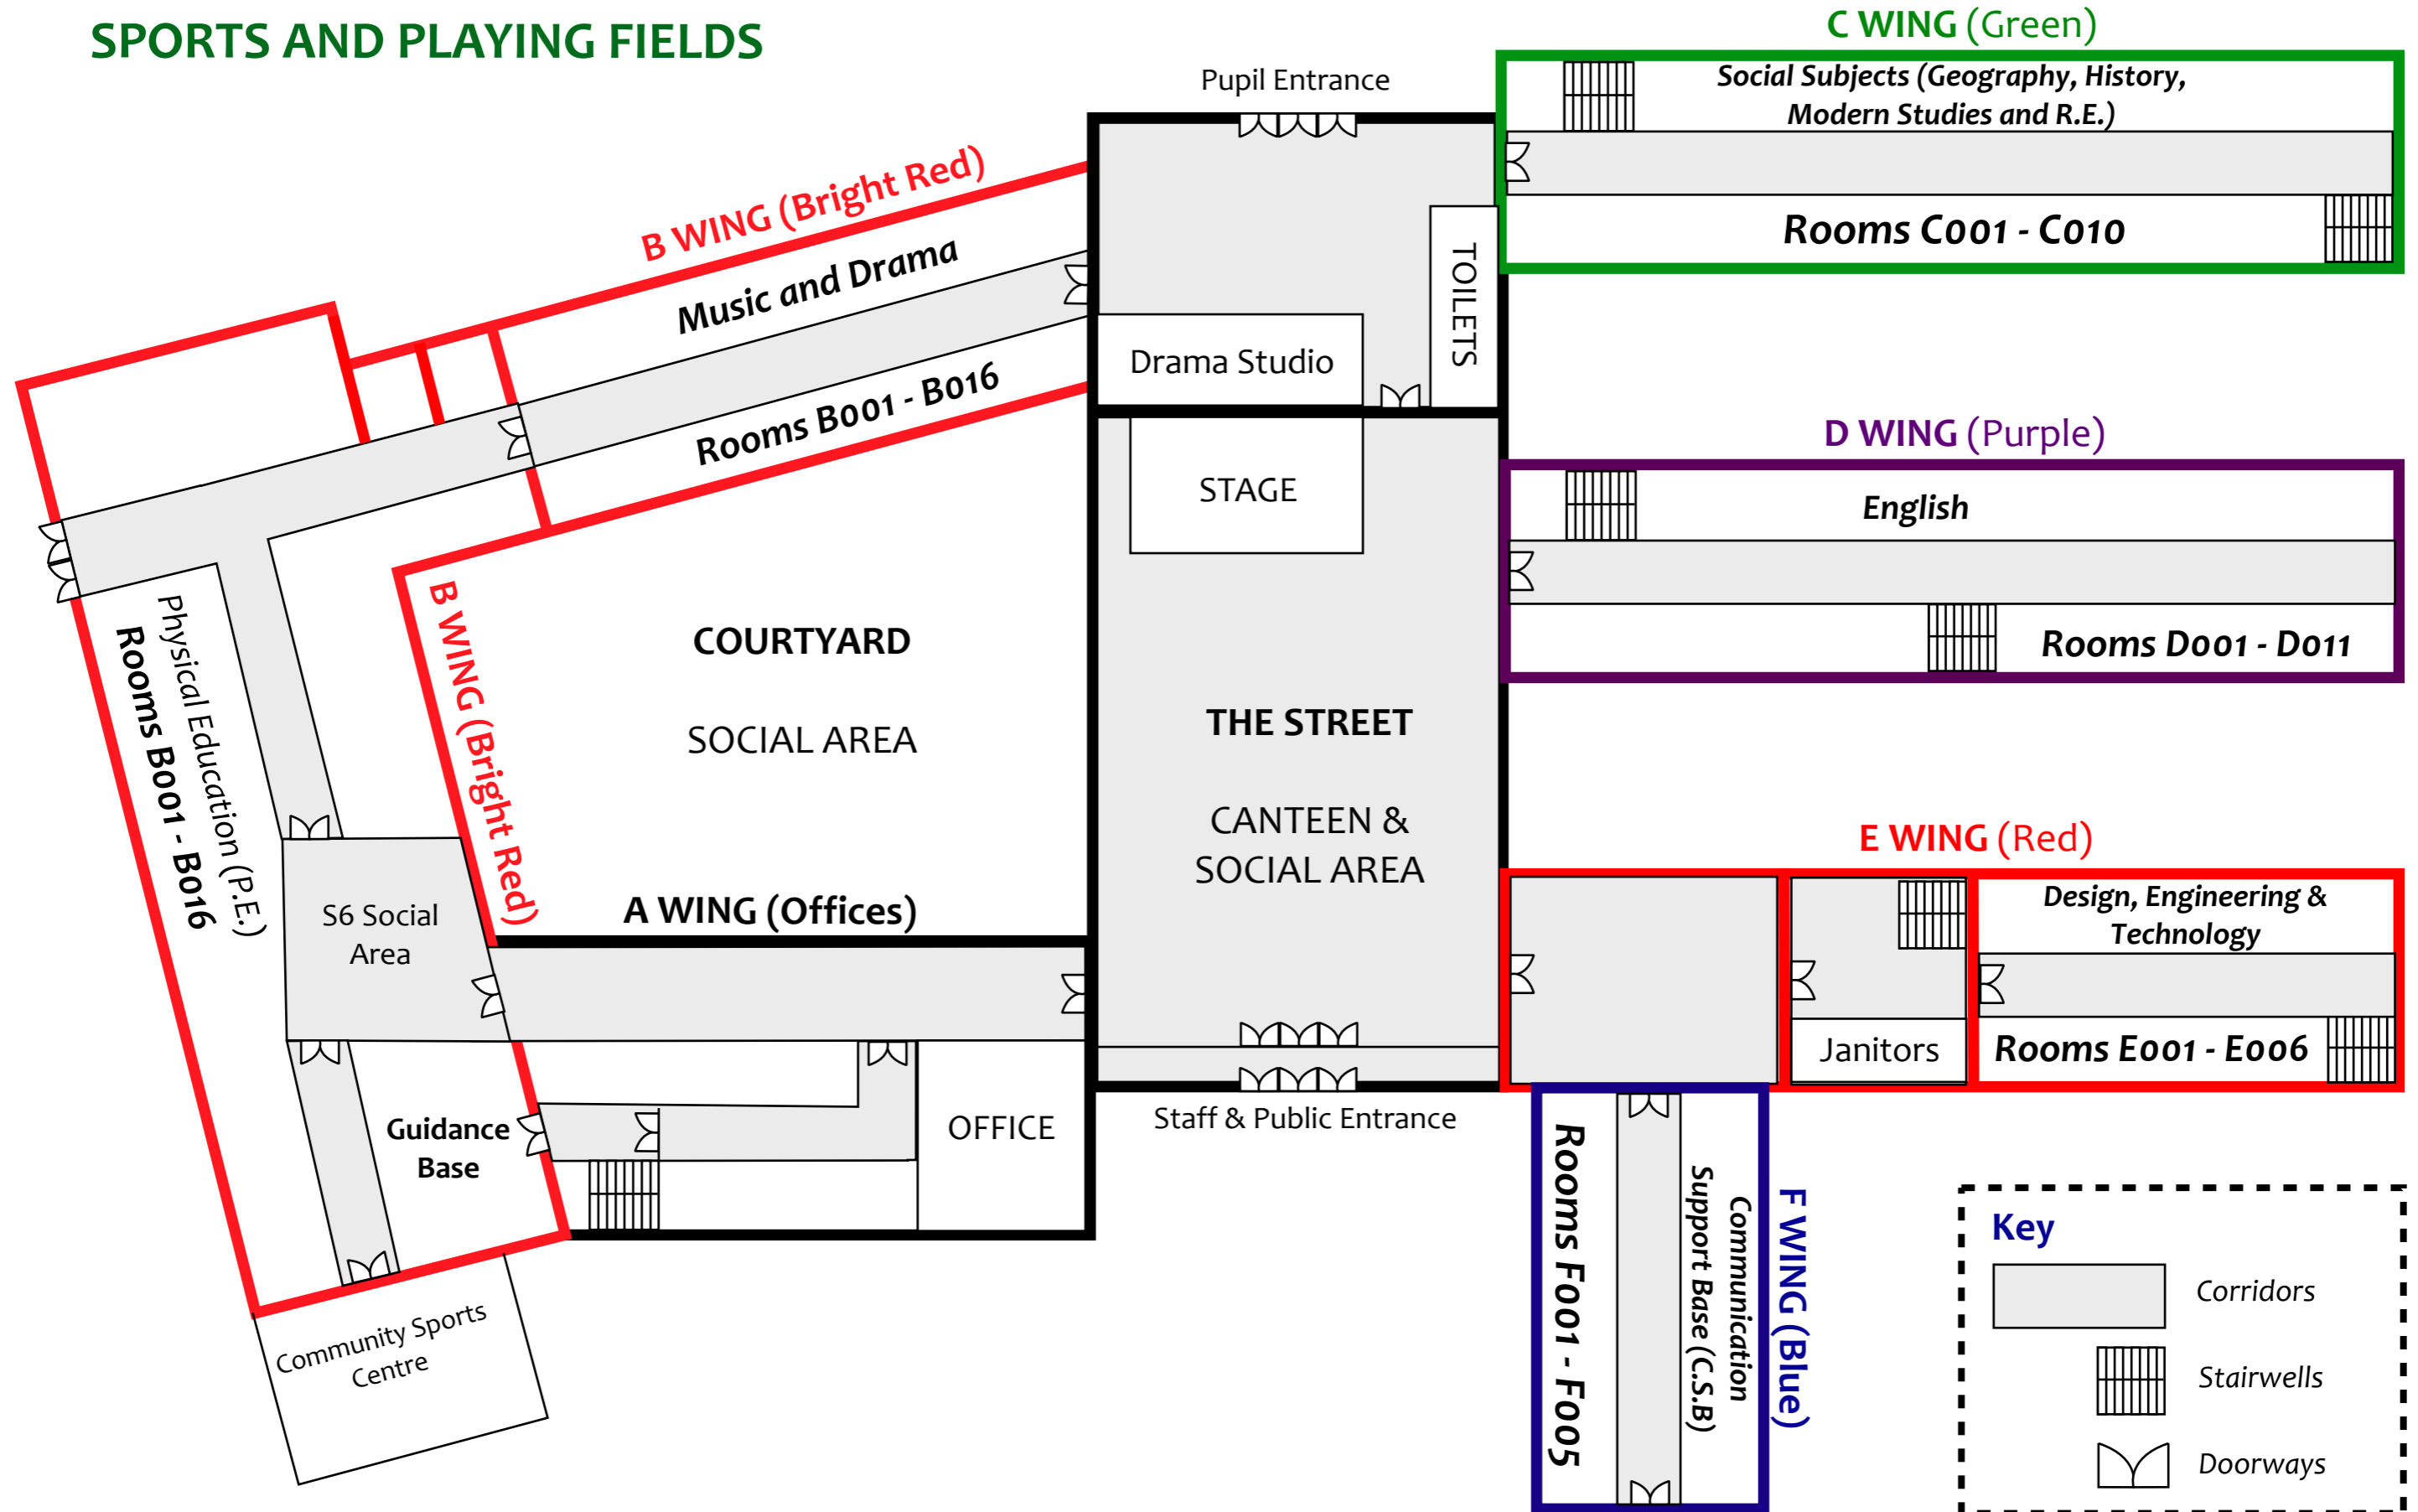

Duncanrig School Map Ground Floor

SPORTS AND PLAYING FIELDS

Duncanrig School Map First and Second Floors

First Floor Map

C WING (Green)

Science (Chemistry and Physics)

Rooms C201 - C209

D WING (Purple)

Science (Biology)

Rooms D201 - D206

E WING (Red)

Home Economics

Art and Design

Rooms E201 - E208

C WING (Green)

Maths

Rooms C101 - C111

D WING (Purple)

Modern Languages

Rooms D101 - D107

E WING (Red)

Computing & Business

Rooms E101 - E007

A WING

Pupil Support

LIBRARY

Second Floor Map